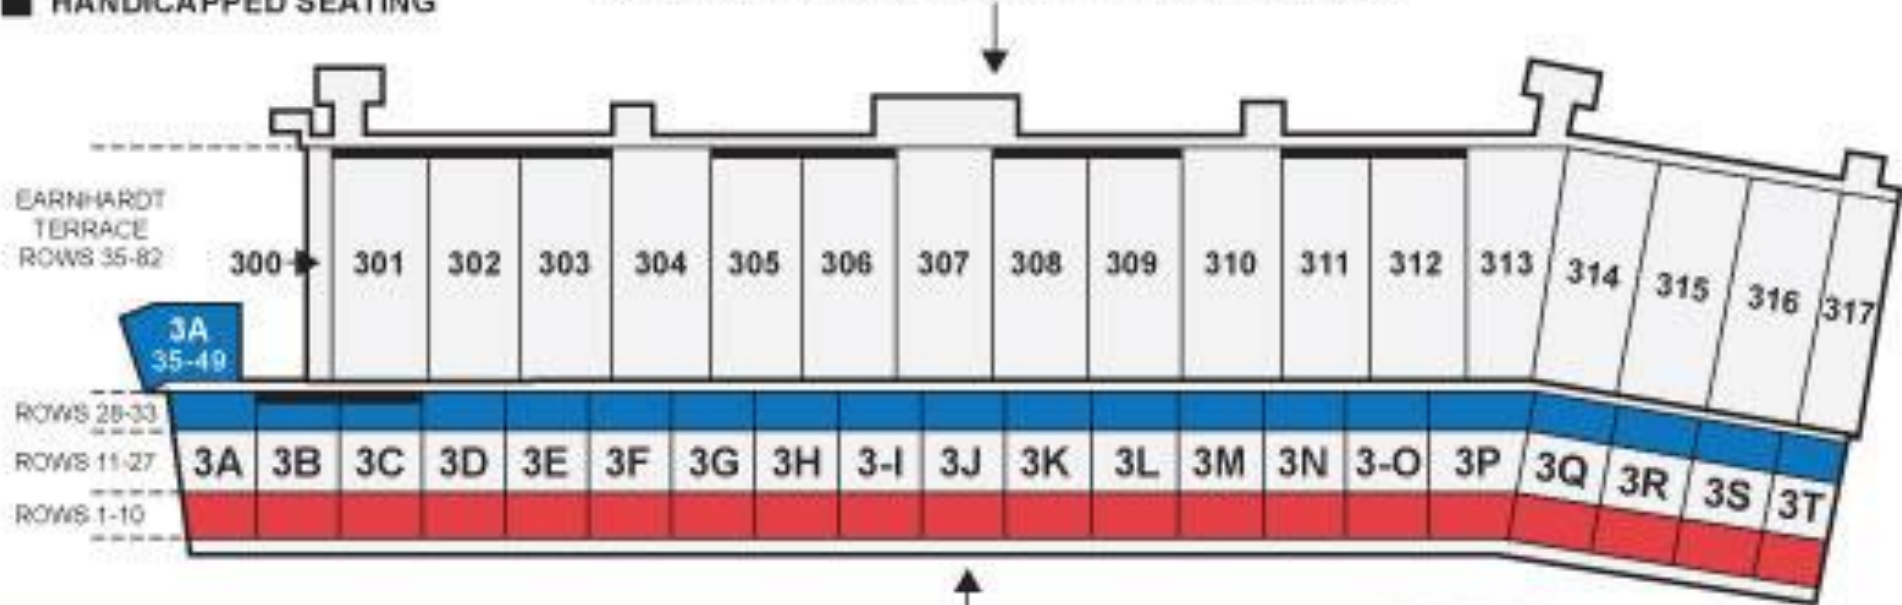

LAS VEGAS MOTOR SPEEDWAY

■ HANDICAPPED SEATING

DALE EARNHARDT TERRACE

SECTION 3 SEATING CHART

T R A C K