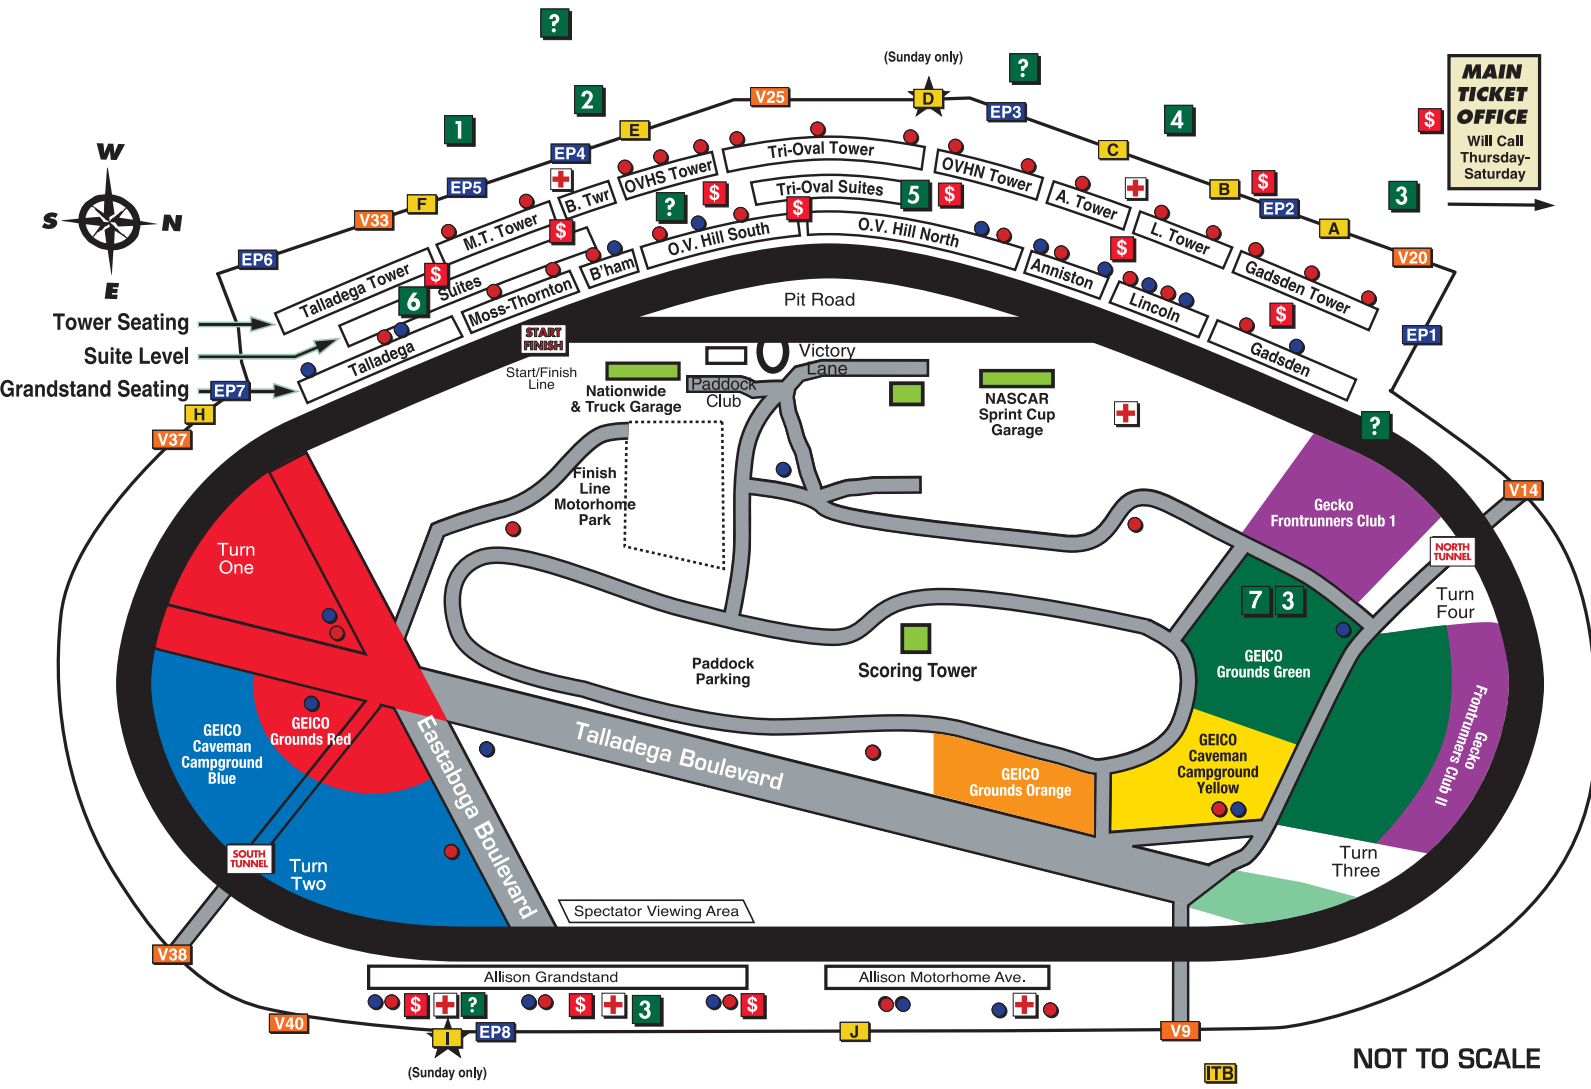

GRANDSTAND MAP

MAIN TICKET OFFICE
Will Call
Thursday-Saturday

Tower Seating
Suite Level
Grandstand Seating

NOT TO SCALE

FACILITY		GATES	
1 LEGENDS VILLAGE	● RESTROOMS	ENTRANCE PLAZAS / PEDESTRIAN GATES EP1 EP2 EP3 EP4 EP5 EP6 EP7 EP8	
2 SUITE/HOSPITALITY PARKING	● REFRESHMENTS	TICKET BOOTHS A B C E F H J ITB ← INFIELD TICKET BOOTH	
3 SOUVENIR/RACE TEAM MERCHANDISE	⊕ FIRST AID	VEHICLE GATES V9 V14 V20 V25 V33 V37 V38 V40	
4 HORSEPOWER PLAZA	Ⓢ ATM LOCATIONS	WILL CALL ★ ★ (SUNDAY ONLY)	
5 TRI-OVAL SUITES			
6 START/FINISH LINE SUITES			
7 SHOWER HOUSE			
? GUEST SERVICES CENTER			
* ALL INFIELD SPOTS ARE RESERVED			